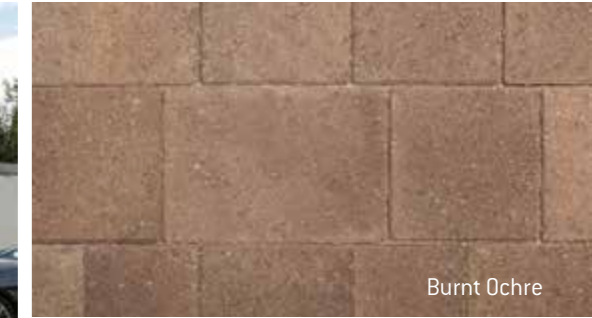

avenu new colour
new kerb

The sleek, smooth look of Avenu makes it an attractive and contemporary option in the Stonemarket Driveway collection. Available in four popular Stonemarket driveway colours and three familiar block sizes, Avenu offers maximum versatility and lasting good looks. Complete any project with the new Avenu kerb.

Avenu, Forest Blend with Avenu Kerb, Charcoal **new**

A blend of Avenu, Charcoal and Rio Paviers, Carbon with Rio Paviers, Silver and Rio Driveway Edging, Silver

Burnt Ochre

Charcoal

Forest Blend

Grey

Avenu, Grey **new** with Avenu Kerb, Charcoal **new**

avenu colour options • Burnt Ochre • Charcoal • Forest Blend • Grey new

sizes (mm)	m ² per pack	no. per pack	kg per pack	colours
240 x 160 x 50	11.52*	300*	1296*	all
160 x 160 x 50	10.75*	420*	1210*	all
120 x 160 x 50	10.37*	540*	1167*	all