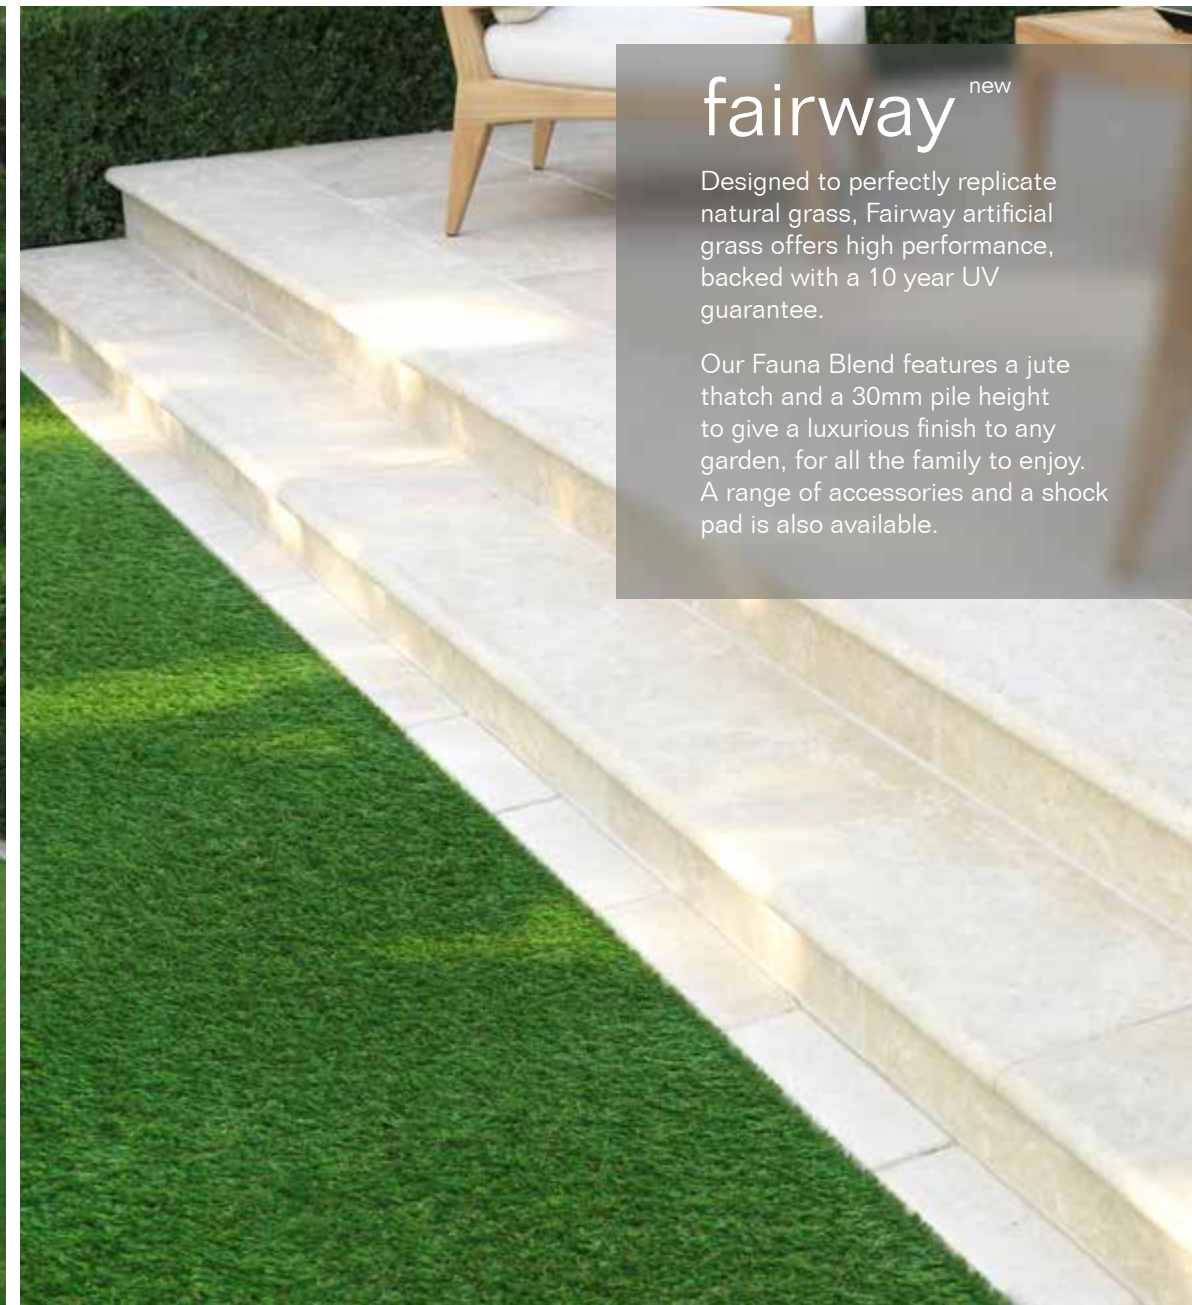

Fairway, Fauna Blend

# fairway<sup>new</sup>

Designed to perfectly replicate natural grass, Fairway artificial grass offers high performance, backed with a 10 year UV guarantee.

Our Fauna Blend features a jute thatch and a 30mm pile height to give a luxurious finish to any garden, for all the family to enjoy. A range of accessories and a shock pad is also available.