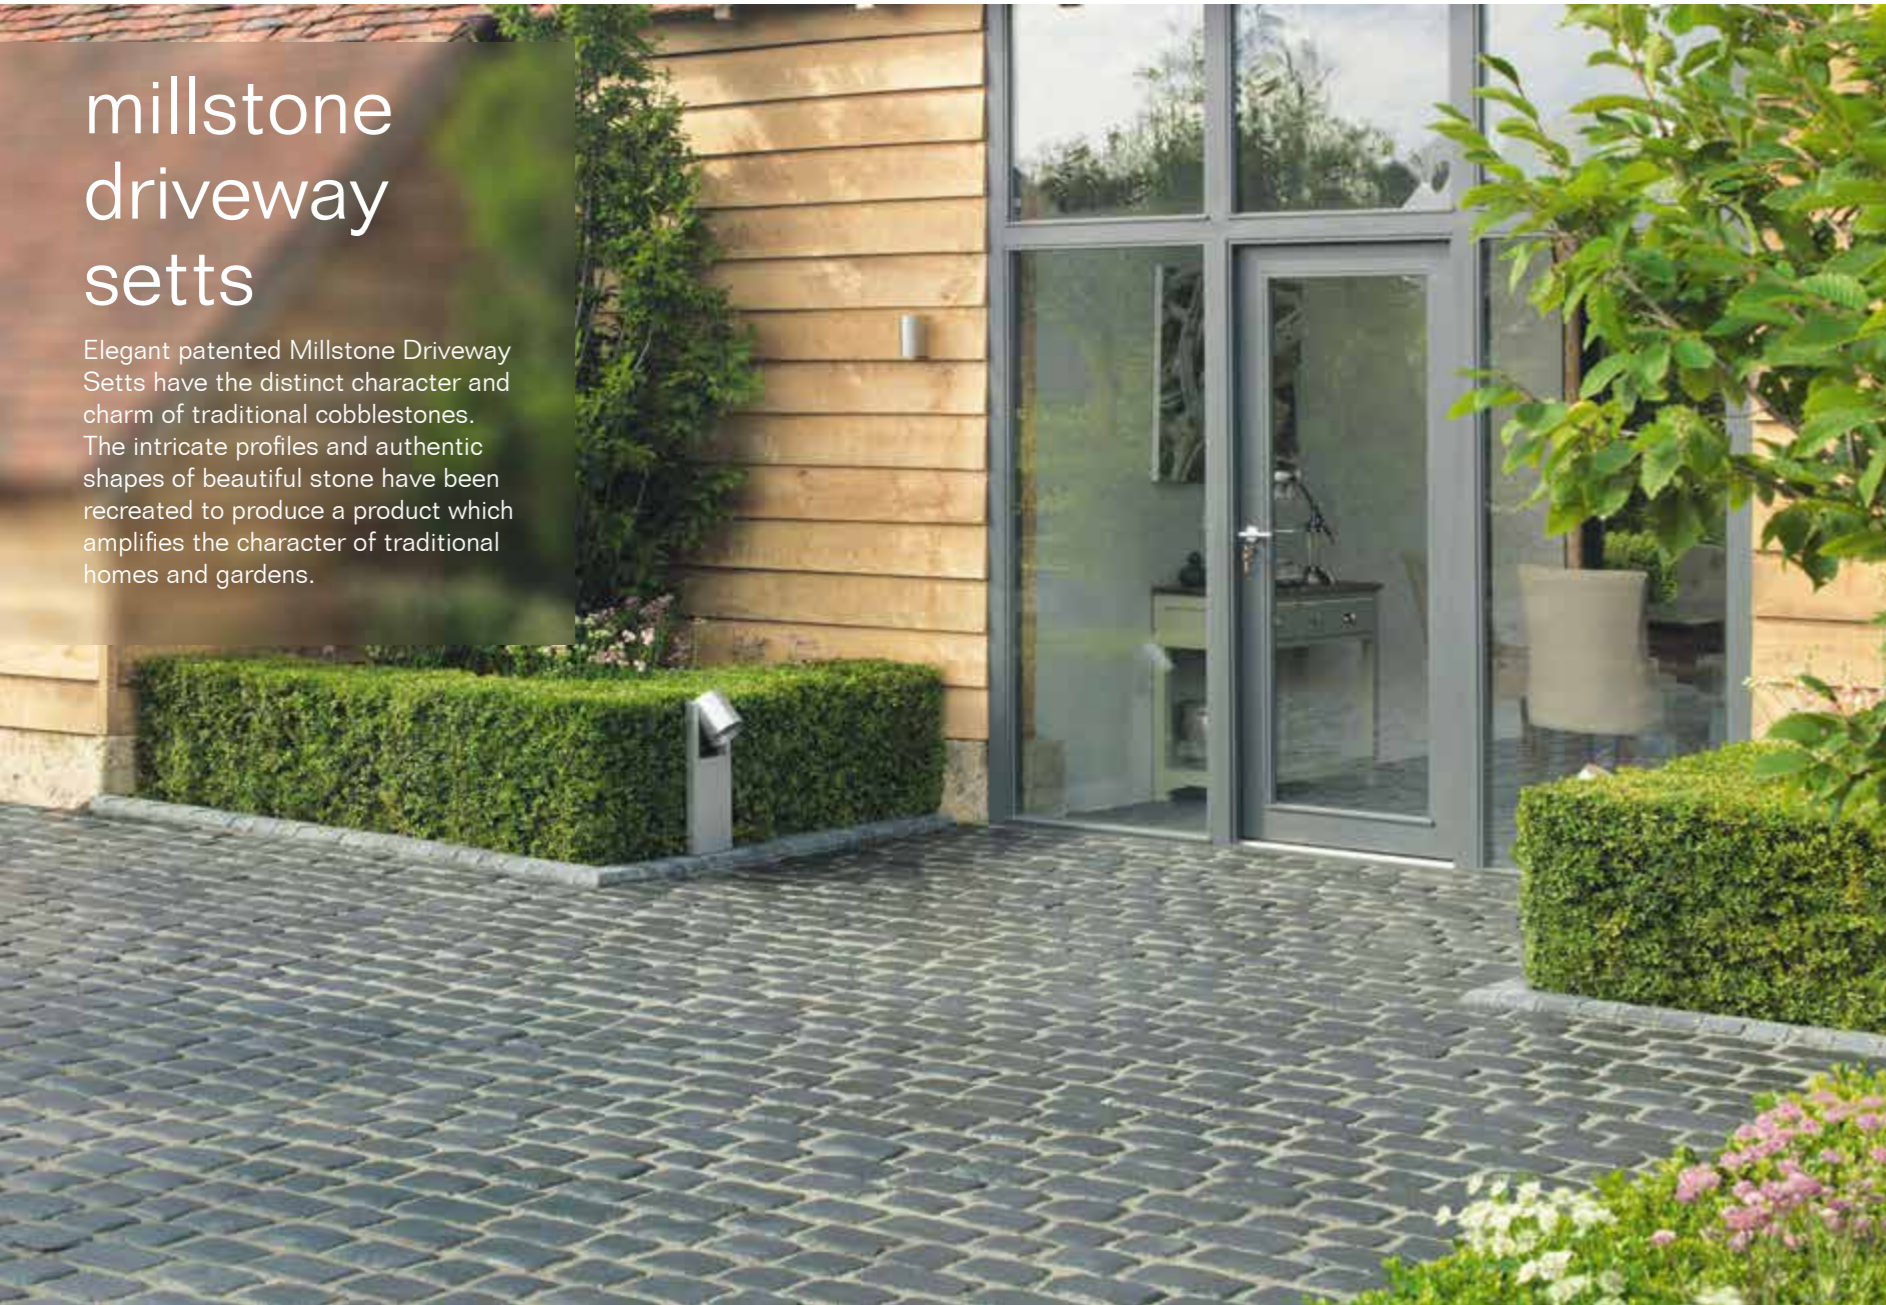

millstone driveway setts

Elegant patented Millstone Driveway Setts have the distinct character and charm of traditional cobblestones. The intricate profiles and authentic shapes of beautiful stone have been recreated to produce a product which amplifies the character of traditional homes and gardens.

Millstone Driveway Setts, blend of Alsace and Bruges

Millstone Driveway Setts, Vienna with Pavkerb KS, Charcoal

Each Millstone Driveway Sett has a patented, contoured base that offers unrivalled ease of installation along with a superb finish. The correct amount of Stonemarket Driveway Jointing Compound comes with every pack to ensure structural stability.