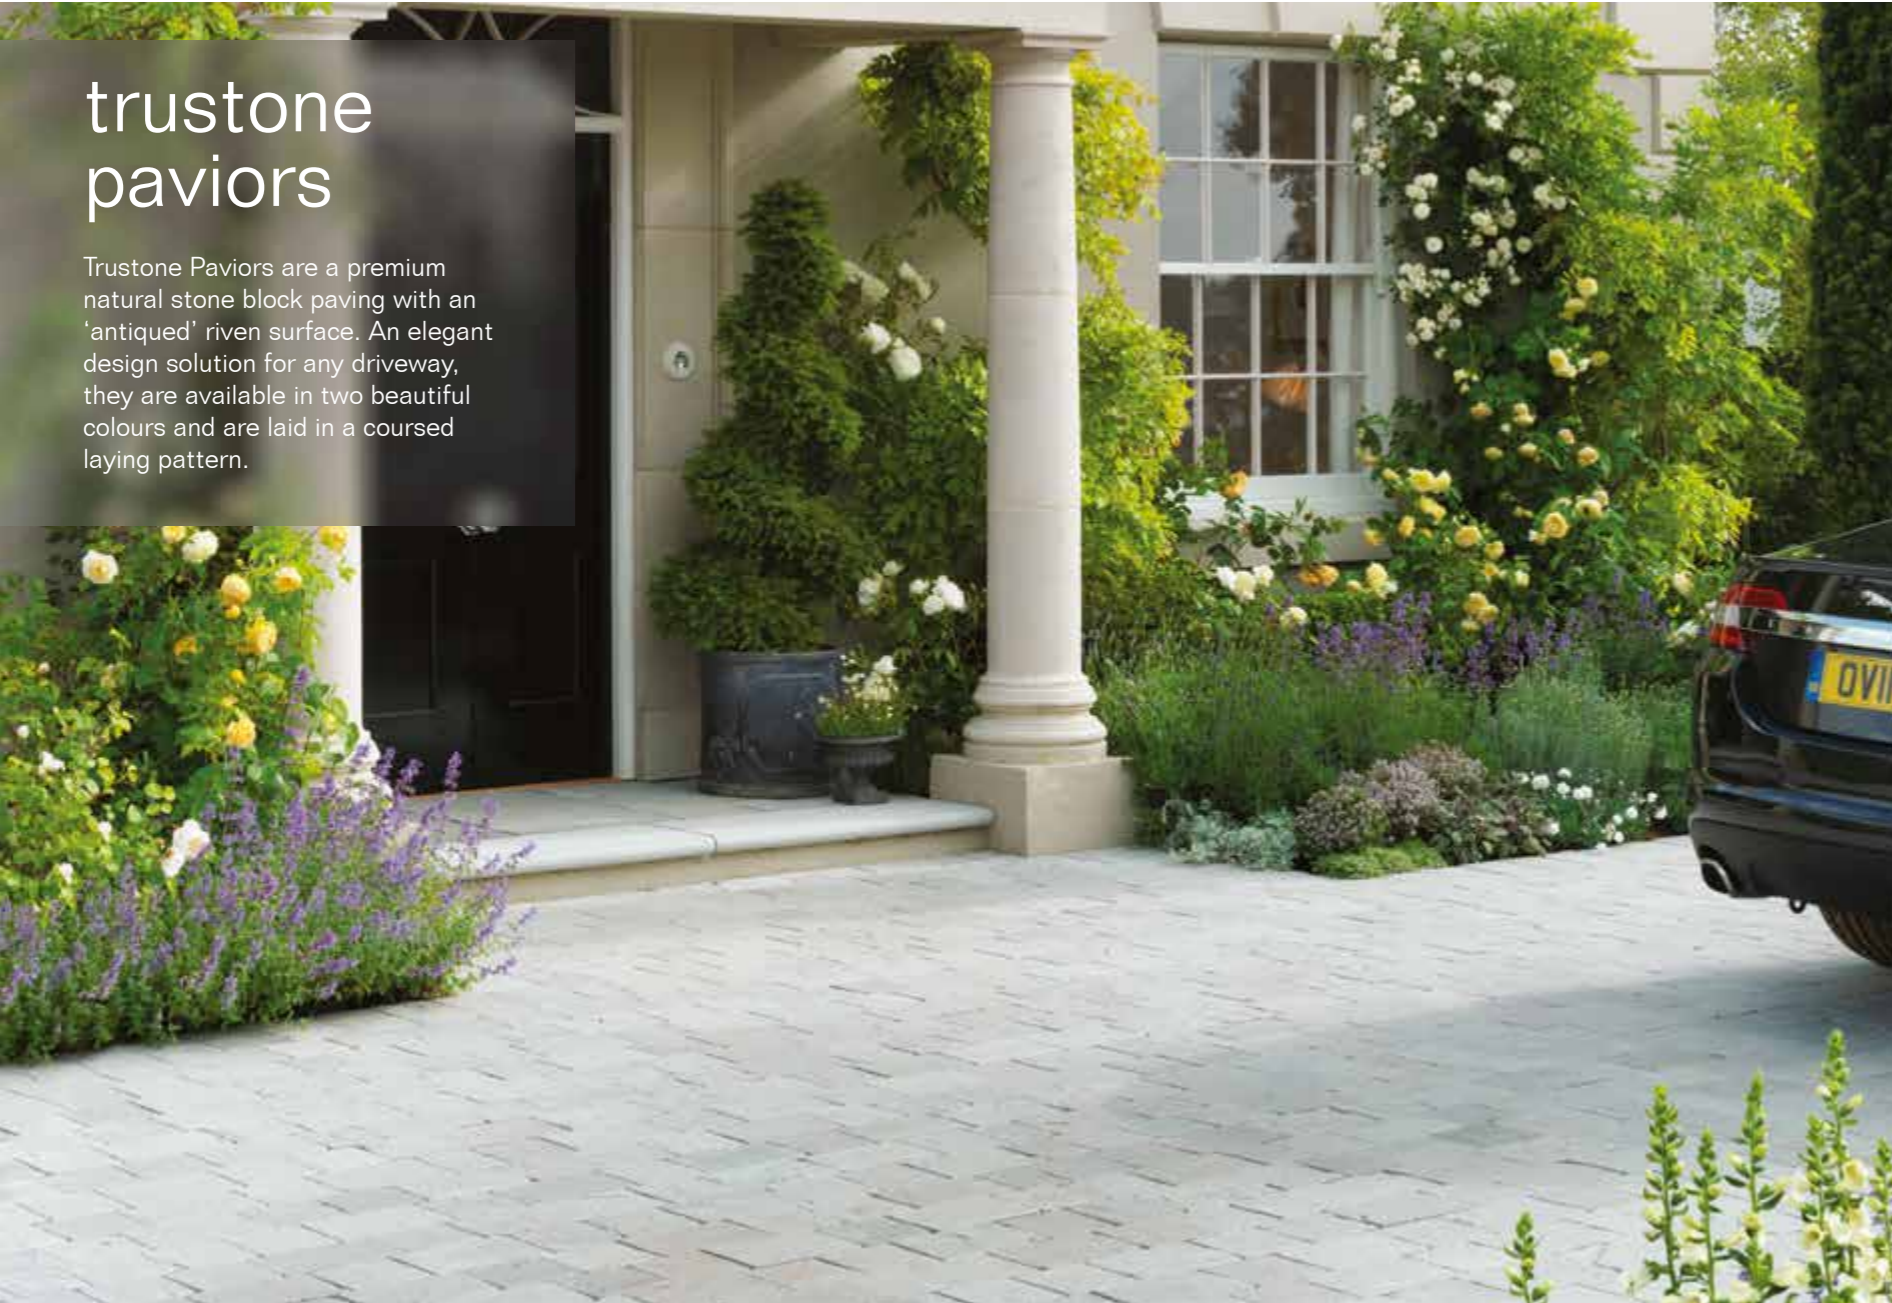

trustone paviors

Trustone Paviors are a premium natural stone block paving with an 'antiqued' riven surface. An elegant design solution for any driveway, they are available in two beautiful colours and are laid in a coursed laying pattern.