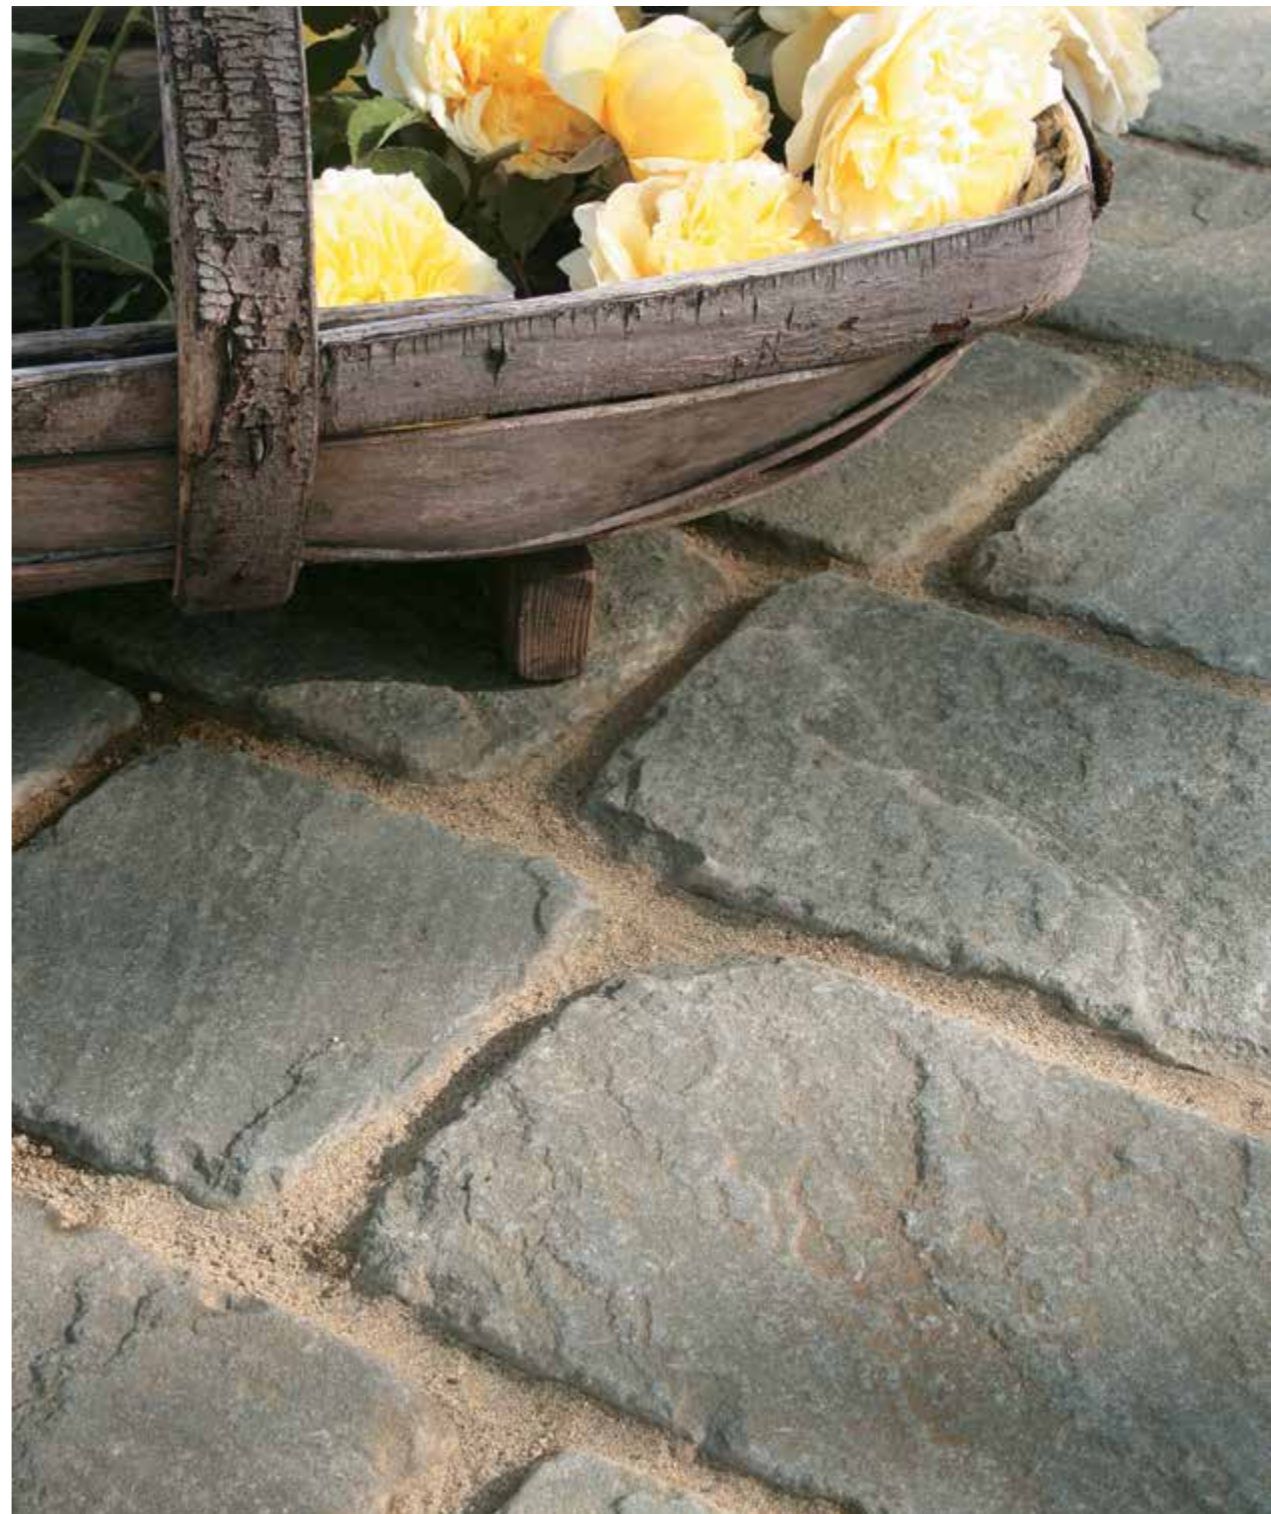

Vintage Stone, Raven Setts